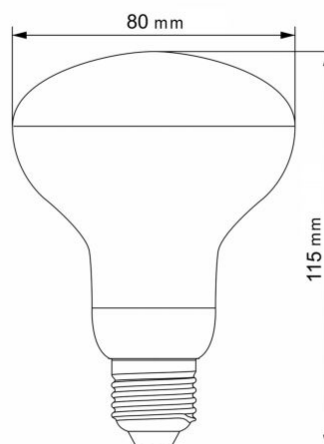

Additional information

Place of application	indoor
Ingress protection	IP20
Operating temperature range	-20° +40°C
Mercury content	Does not contain

Dimensions

EAN	5904405542415
Height	115 mm
Outer box	20 pcs.

VIDEX®

VIDEX-E27-R80-9W-FITO

INDEX: VLE-R80FF-09271

Unit nett weight	45g
Depth	80 mm
In the package	1 pc.
Width	80 mm

Signs marking goods**Packaging marking**

Recycling of waste, CE, Not suitable for use under moisture, Utilization